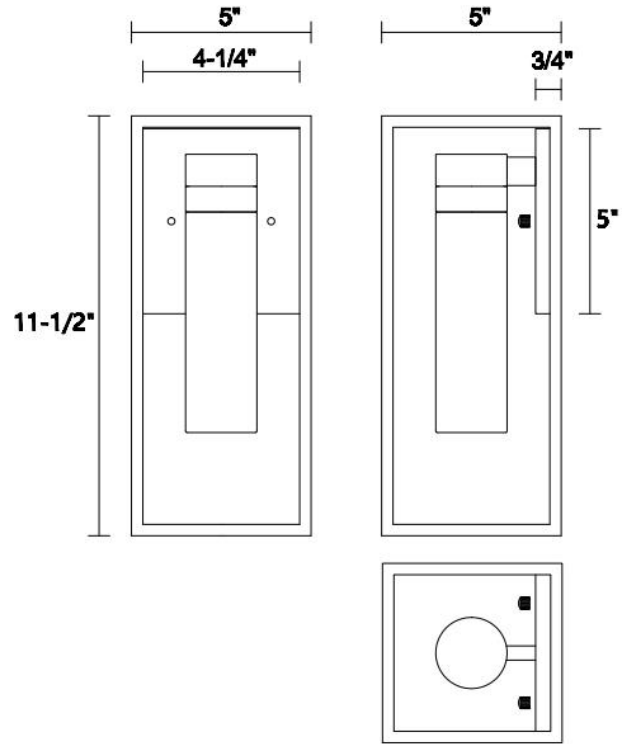

Obsidian Edge Outdoor - petite

PRODUCT VIEW

DIMENSION VIEW

SPECIFICATIONS

SKU	KXW0403S-E
DIMENSION	5"W x 11-1/2"H x 5"E
MATERIALS	Iron & Glass
FINISH	Charcoal Black
INTEGRATED LED	4.5W LED / 411 LM / 3000K / 90 CRI
WATTS PER SOCKET/ITEM	LED / 4.5W
BACKPLATE	5"W x 5" D x 1"H
ADJUSTABLE HEIGHT	N/A
NET WEIGHT	4 LBS

NOTE:

- Safety Rate: UL Dry. It is for indoor use only
- Some Assembling work is required. Please follow the instructions.
- Professional installation recommended. Dimmable with compatible bulbs/dimmer.