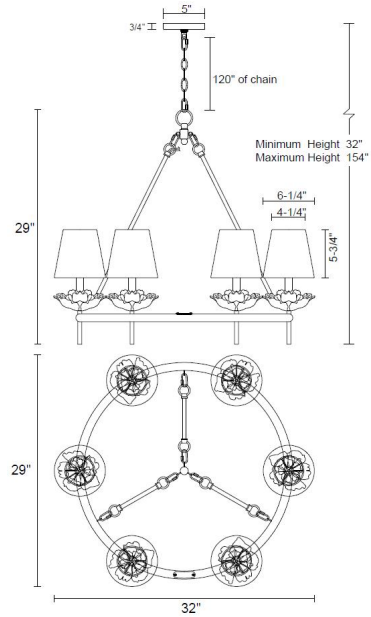

Rosalba Round Chandelier

PRODUCT VIEW

DIMENSION VIEW

SPECIFICATIONS

SKU	H23107R-6G
DIMENSION	32"W x 32"D x 29"H
MATERIALS	Iron & Linen
FINISH	Gold Leaf
SOCKET & BULBS	6 x E12
WATTS PER SOCKET/ITEM	40 W / 240 W
CANOPY	5" Dia x 1"H
WIRE/CHAIN	120"/118"
ADJUSTABLE HEIGHT	32"Hmin – 154"Hmax
NET WEIGHT	12 LBS