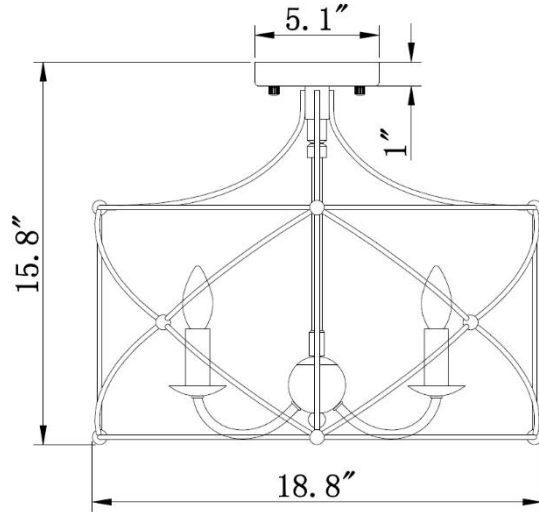

Selah Flushmount

PRODUCT VIEW

DIMENSION VIEW

SPECIFICATIONS

SKU	F23103-4
DIMENSION	19"W x 19"D x 16"H
MATERIALS	Iron
FINISH	Washed Grey
SOCKET & BULBS	4 x E12
WATTS PER SOCKET/ITEM	40 W / 160 W
CANOPY	5" Dia x 1"H
WIRE/CABLE	N/A
ADJUSTABLE HEIGHT	N/A
NET WEIGHT	6 LBS