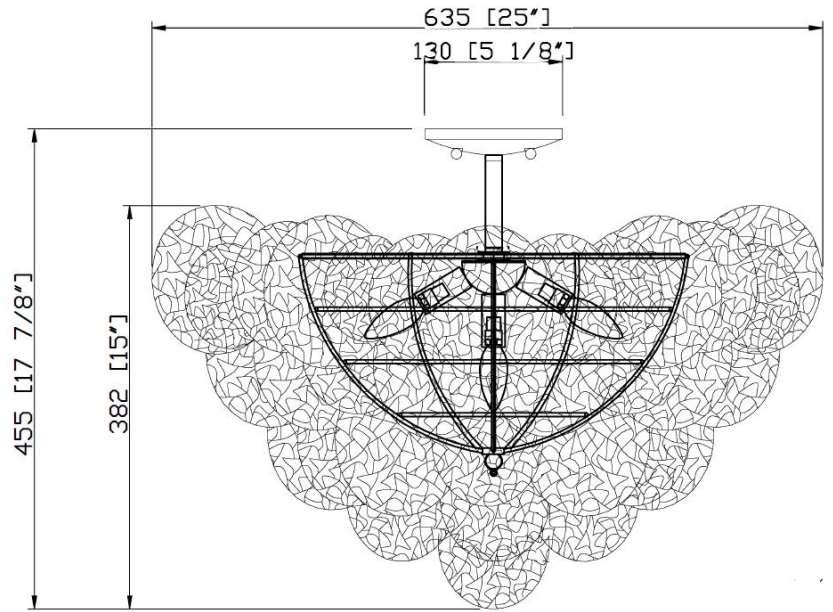

Seraphina Flushmount

PRODUCT VIEW

DIMENSION VIEW

SPECIFICATIONS

SKU	F23101-4
DIMENSION	25"W x 25"D x 18"H
MATERIALS	Iron + Glass
FINISH	Natural Brass
SOCKET & BULBS	4 x E12
WATTS PER SOCKET/ITEM	40 W / 160 W
CANOPY	5" D x 1"H
NET WEIGHT	10 LBS