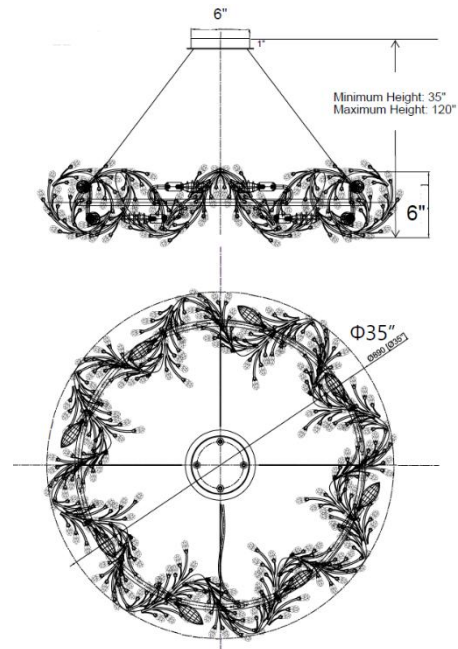

Ludovica Vine Floral Orbit Chandelier - Small

PRODUCT VIEW

DIMENSION VIEW

SPECIFICATIONS

SKU	H25115R-8
DIMENSION	35"W x 35"D x 6"H
MATERIALS	Iron & Crystal
FINISH	Sunwashed Goldleaf
SOCKET & BULBS	12 x E12
WATTS PER SOCKET/ITEM	40 W / 480 W
CANOPY	6" Dia x 1"H
WIRE/CABLE	120" / 120"
ADJUSTABLE HEIGHT	35"Hmin – 120"Hmax