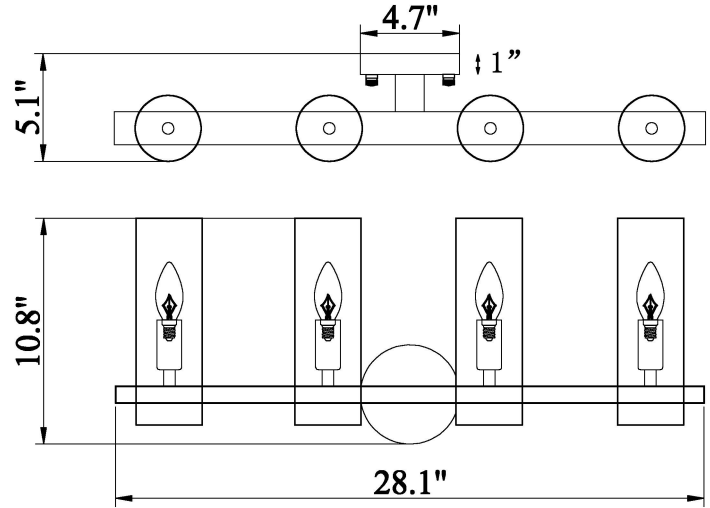

Colonna Quad Sconce

PRODUCT VIEW

DIMENSION VIEW

SPECIFICATIONS

SKU	KWS0133-4MBR
DIMENSION	28"W x 5"D x 11"H
MATERIALS	Iron & Glass
FINISH	Warm Brass
SOCKET & BULBS	4 x E12
WATTS PER SOCKET/ITEM	40 W / 160 W
CANOPY	5" D x 1"H
ADJUSTABLE HEIGHT	N/A
NET WEIGHT	6 LBS