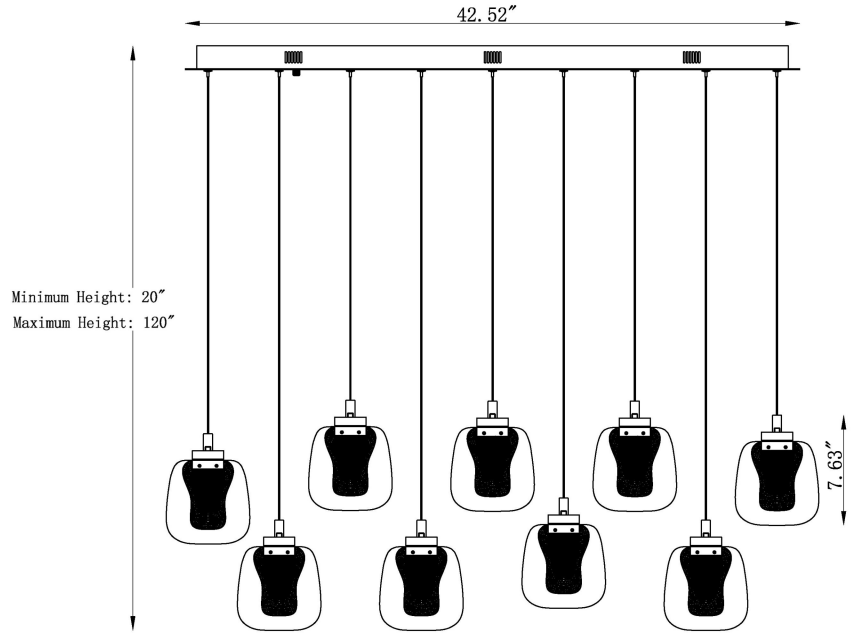

Palazzo 13-light Long Chandelier

PRODUCT VIEW

DIMENSION VIEW

SPECIFICATIONS

SKU	KCH0120L-13NB
DIMENSION	45"W x 14"D x 120"H
MATERIALS	Steel + Glass
FINISH	Burnished Brass
INTEGRATED LED	39W, 860LM, 3000K
DIMMABLE	Yes, TRIAC
CANOPY	43"W x 13"D x 2"H
ADJUSTABLE HEIGHT	20"Hmin – 120"Hmax
NET WEIGHT	51 LBS