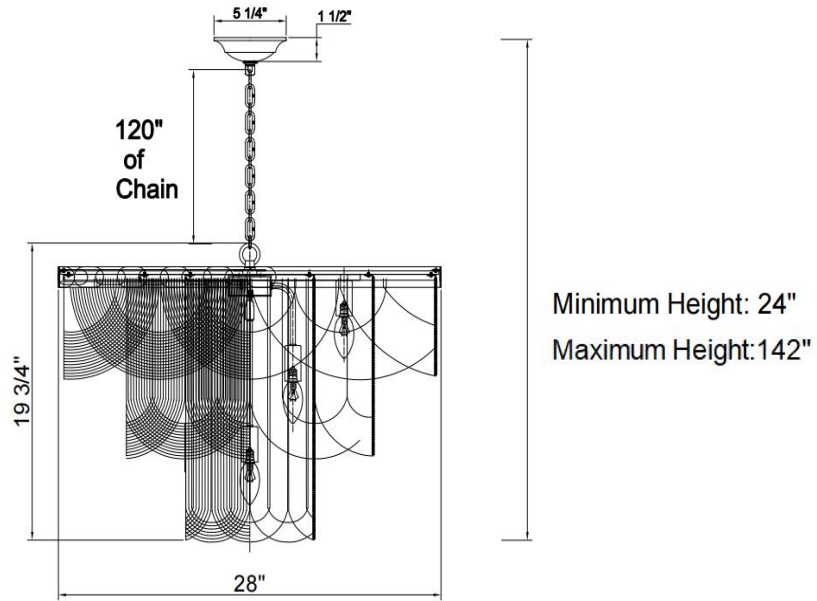

Venetian Lacefall Round Chandelier

PRODUCT VIEW

DIMENSION VIEW

SPECIFICATIONS

SKU	H26110R-28
DIMENSION	28"W x 28"D x 20"H
MATERIALS	Iron & Crystal
FINISH	Brushed Siena Gold (Brushed Brass Tone)
SOCKET & BULBS	10 x E12
WATTS PER SOCKET/ITEM	40 W / 400 W
CANOPY	5" D x 1-1/2"H
WIRE/CHAIN	120" /120"
NET WEIGHT	22 LBS
ADJUSTABLE HEIGHT	24"Hmin – 142"Hmax

NOTE:

- Safety Rate: ETL Dry. It is for indoor use only
- Some Assembling work is required. Please follow the instructions.
- Professional installation recommended. Dimmable with compatible bulbs/dimmer.