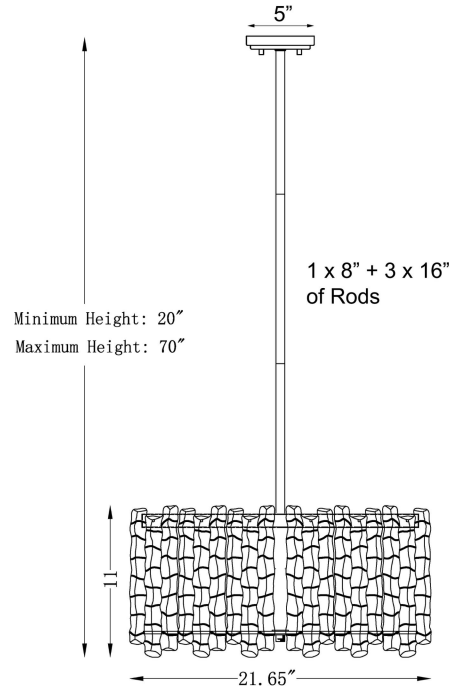

Elysia Round chandelier

PRODUCT VIEW

DIMENSION VIEW

SPECIFICATIONS

SKU	KCH4105R-8
DIMENSION	22"W x 22"D x 11"H
MATERIALS	Iron & Glass
FINISH	Aged Brass
SOCKET & BULBS	8 x E12
WATTS PER SOCKET/ITEM	40 W / 320 W
CANOPY	5" D x 1"H
ADJUSTABLE HEIGHT	20"Hmin – 70"Hmax
NET WEIGHT	35 LBS