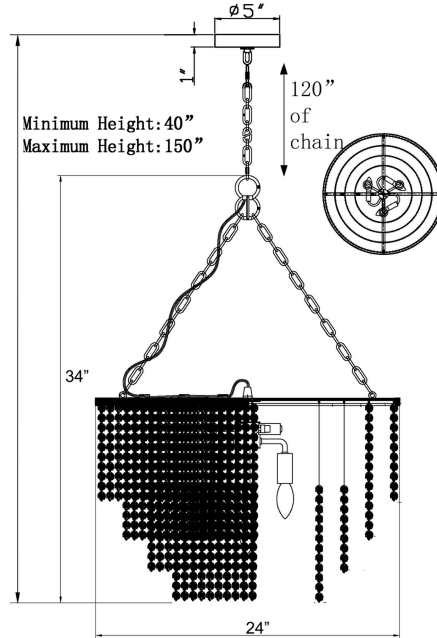

Beretta Chandelier

PRODUCT VIEW

DIMENSION VIEW

SPECIFICATIONS

SKU	H21127-7
DIMENSION	24"W x 24"D x 34"H
MATERIALS	Iron, Jute, Seashell
FINISH	Rustic Silver
SOCKET & BULBS	7 x E12
WATTS PER SOCKET/ITEM	60 W / 420 W
CANOPY	5" Dia x 1"H
WIRE/CHAIN	120"/120"
ADJUSTABLE HEIGHT	40"H _{min} – 150"H _{max}
NET WEIGHT	23 LBS

NOTE:

- Safety Rate: UL Dry. It is for indoor use only
- Assembling work – Hanging Shell Strands - is required. Please follow the instructions.
- Professional installation recommended. Dimmable with compatible bulbs/dimmer.