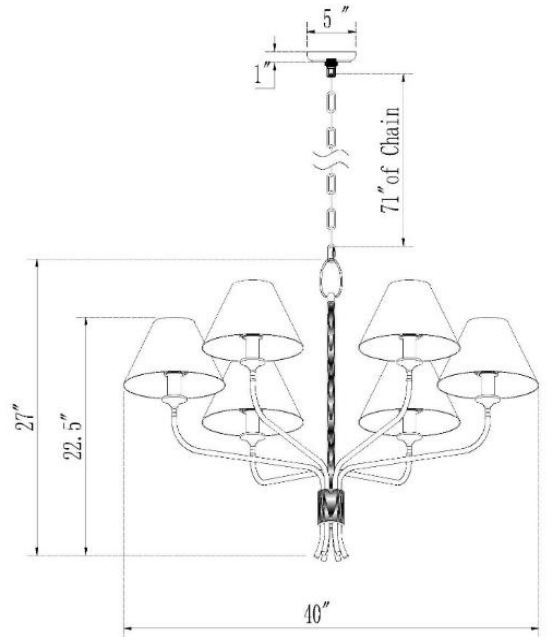

Sienna Chandelier

PRODUCT VIEW

DIMENSION VIEW

Minimum Height: 32"
Maximum Height: 100"

SPECIFICATIONS

SKU	H25106-6
DIMENSION	40"W x 40"D x 27"H
MATERIALS	Iron + Rattan
FINISH	Winter Brass
SOCKET & BULBS	6 x E12
WATTS PER SOCKET/ITEM	40 W / 240 W
CANOPY	5" D x 1"H
WIRE/CHAIN	120"/71"
NET WEIGHT	11 LBS
ADJUSTABLE HEIGHT	32"Hmin – 100"Hmax