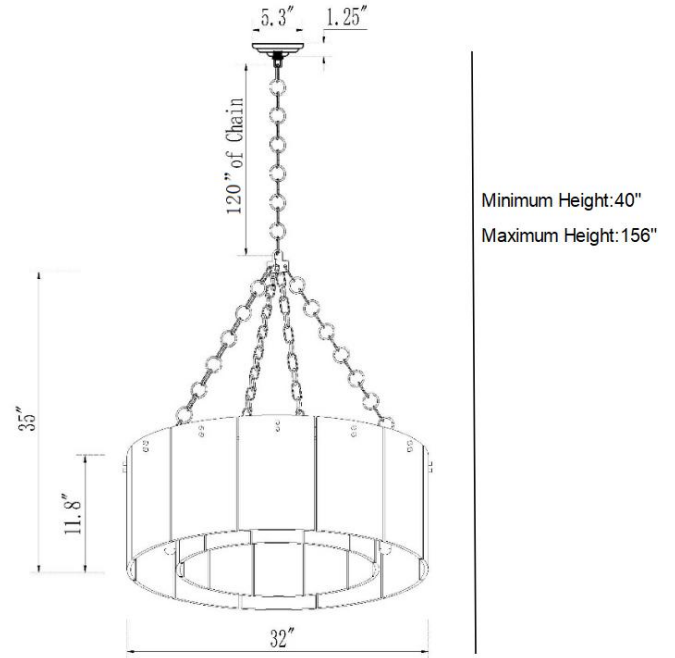

**Sorrento Chandelier**

**PRODUCT VIEW**

**DIMENSION VIEW**

**SPECIFICATIONS**

SKU	KCH4106-12
DIMENSION	32"W x 32"D x 35"H
MATERIALS	Iron & Glass
FINISH	Gloden Umber Brass/ Molten Ice Glass
SOCKET & BULBS	12 x E26
WATTS PER SOCKET/ITEM	40 W / 480 W
CANOPY	5" D x 1 "H
WIRE / CHAIN	120" / 120"
NET WEIGHT	66 LBS
ADJUSTABLE HEIGHT	40"Hmin - 156"Hmax