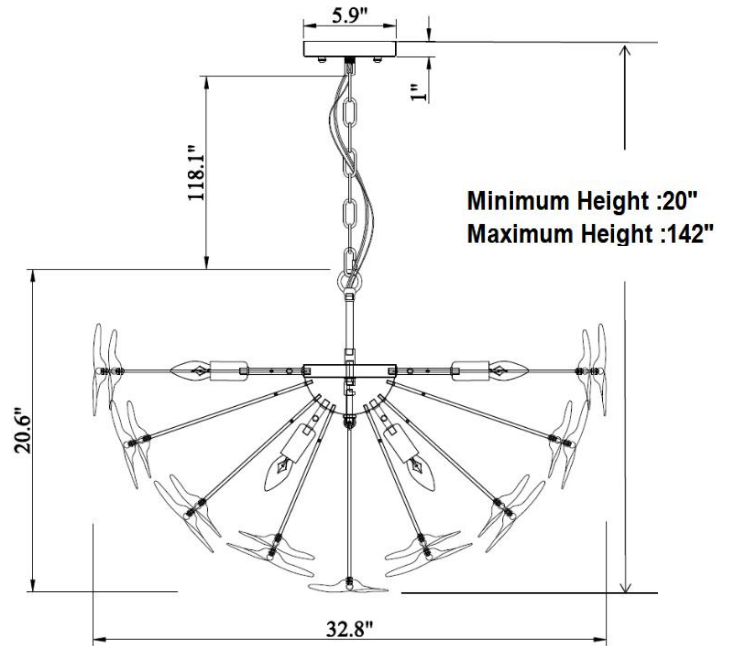

Sancia Chandelier — Large

PRODUCT VIEW

DIMENSION VIEW

SPECIFICATIONS

SKU	H21104-8BR
DIMENSION	33"W x 33"D x 21"H
MATERIALS	Iron & Glass
FINISH	Warm Aura Brass
SOCKET & BULBS	8 x E12
WATTS PER SOCKET/ITEM	40 W / 320 W
CANOPY	6" Dia x 1"H
WIRE/CHAIN	120"/118"
NET WEIGHT	16 LBS
ADJUSTABLE HEIGHT	20"Hmin – 142"Hmax