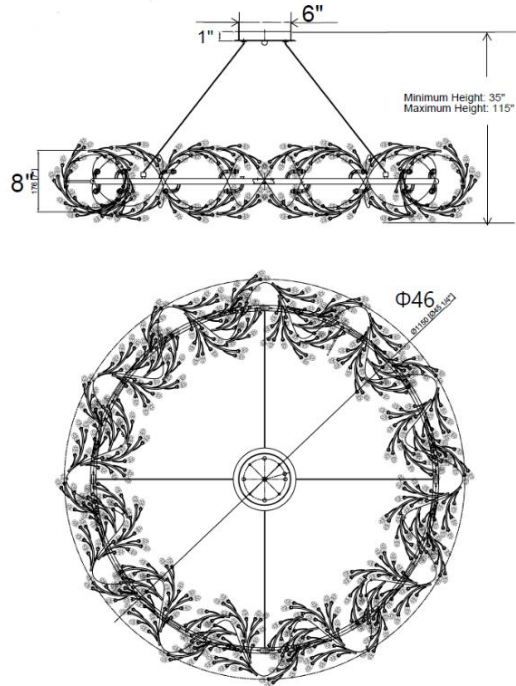

Ludovica Vine Floral Orbit Chandelier - Large

PRODUCT VIEW

DIMENSION VIEW

SPECIFICATIONS

SKU	H25115R-10
DIMENSION	46"W x 46"D x 8"H
MATERIALS	Iron & Crystal
FINISH	Sunwashed Goldleaf
SOCKET & BULBS	16 x E12
WATTS PER SOCKET/ITEM	40 W / 640 W
CANOPY	6" Dia x 1"H
WIRE/CABLE	120" / 120"
ADJUSTABLE HEIGHT	35"Hmin – 115"Hmax