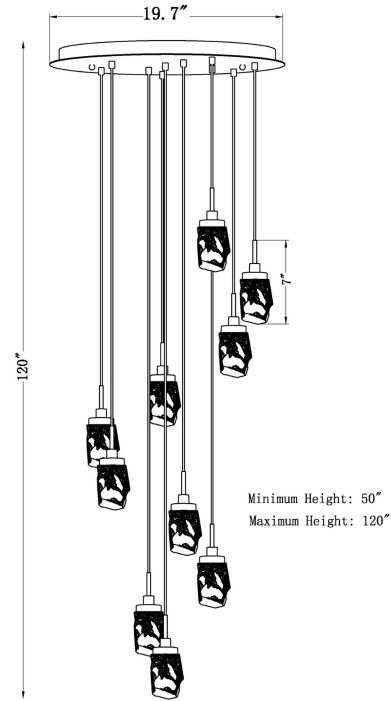

## Avola 10-light Ice-drop Round Chandelier

### PRODUCT VIEW

### DIMENSION VIEW

### SPECIFICATIONS

SKU	KCH1106R-10 & KCH1106R-10BS
DIMENSION	20"W x 20"D x 120"Hmax
MATERIALS	Iron+ Glass
FINISH	Rubbed Bronze & Burnished Brass
SOCKET & BULBS	10 x G9
WATTS PER SOCKET/ITEM	5 W / 50 W
CANOPY	20" Dia x 1"H
ADJUSTABLE HEIGHT	50"Hmin – 120"Hmax
NET WEIGHT	27 LBS