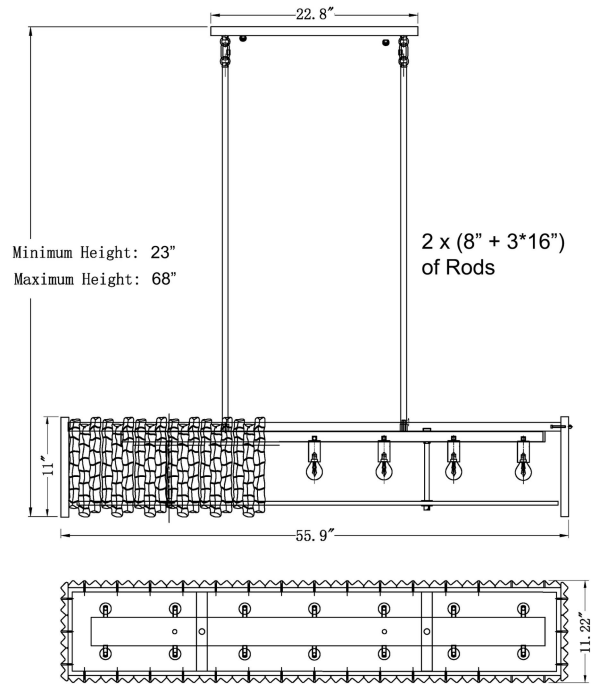

Elysia Cascade Linear Chandelier

PRODUCT VIEW

DIMENSION VIEW

SPECIFICATIONS

SKU	KCH4105L-14
DIMENSION	56"W x 11"D x 11"H
MATERIALS	Iron & Glass
FINISH	Metal: Brushed Champagne Brass/ Glass: Watered Ice Glass
SOCKET & BULBS	14 x E12
WATTS PER SOCKET/ITEM	40 W / 560 W
CANOPY	23"W x 5"D x 1"H
ADJUSTABLE HEIGHT	23"Hmin – 68"Hmax
NET WEIGHT	82 LBS