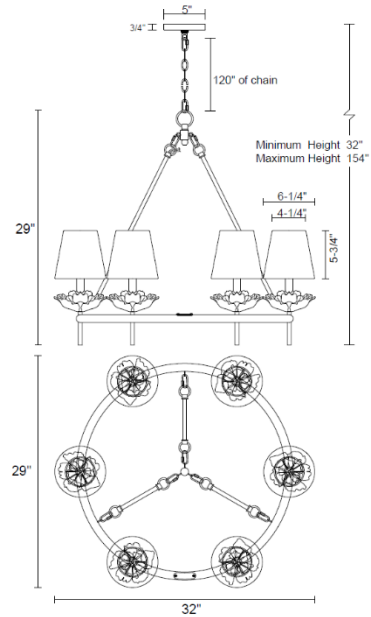

Rosalba Round Chandelier

PRODUCT VIEW

DIMENSION VIEW

SPECIFICATIONS

SKU	H23107R-6G
DIMENSION	32"W x 29"D x 29"H
MATERIALS	Iron & Linen
FINISH	Gold Leaf
SOCKET & BULBS	6 x E12
WATTS PER SOCKET/ITEM	40 W / 240 W
CANOPY	5" Dia x 1"H
WIRE/CHAIN	120"/118"
ADJUSTABLE HEIGHT	32"Hmin – 154"Hmax
NET WEIGHT	12 LBS