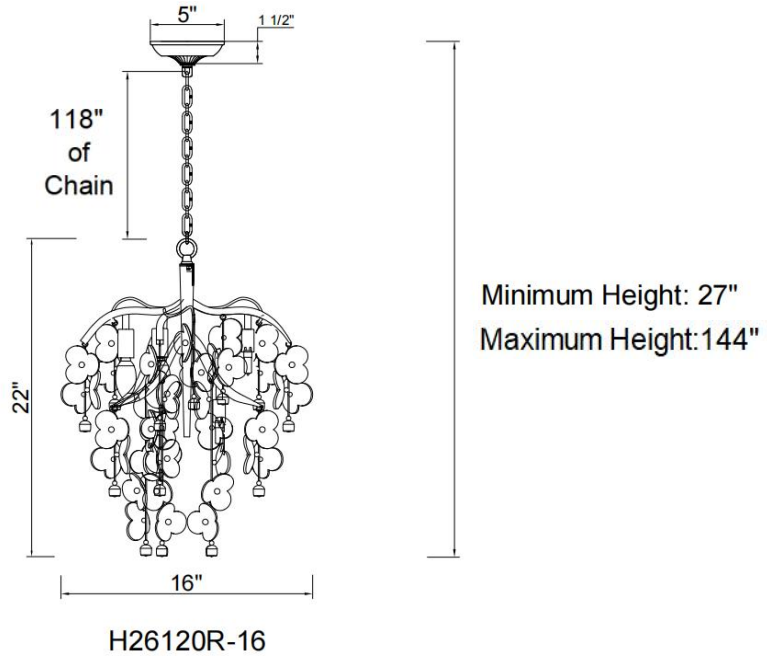

Lunaria Chandelier -16"

PRODUCT VIEW

DIMENSION VIEW

SPECIFICATIONS

SKU	H26120R-16
DIMENSION	16"W x 16"D x 22"H
MATERIALS	Iron & Porcelain
FINISH	Siena Gold
SOCKET & BULBS	6 x G9
WATTS PER SOCKET/ITEM	5 W / 30 W
CANOPY	5" D x 1 1/2"H
WIRE / CHAIN	120" / 118"
NET WEIGHT	11 LBS
ADJUSTABLE HEIGHT	27"Hmin – 144"Hmax

NOTE:

- Safety Rate: ETL Dry. It is for indoor use only
- Some Assembling work is required. Please follow the instructions.
- Professional installation recommended. Dimmable with compatible bulbs/dimmer.