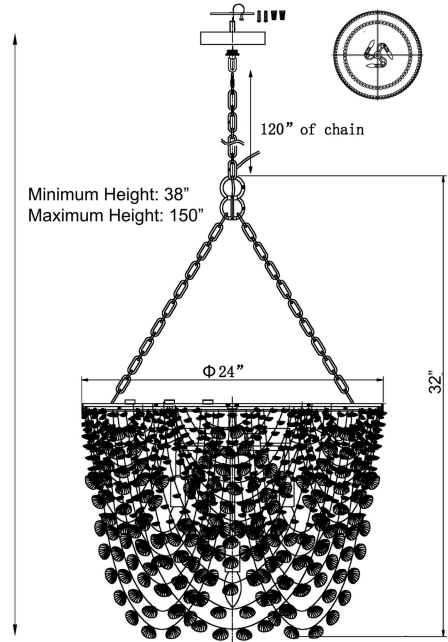

Isabella Chandelier

PRODUCT VIEW

DIMENSION VIEW

SPECIFICATIONS

SKU	H21128-7
DIMENSION	24''W x 24''D x 32''H
MATERIALS	Iron, Jute, Seashell
FINISH	Antique Silver
SOCKET & BULBS	7 x E12
WATTS PER SOCKET/ITEM	60 W / 420 W
CANOPY	5''Dia x 1''H
WIRE/CHAIN	120''/120''
ADJUSTABLE HEIGHT	38''Hmin – 150''Hmax
NET WEIGHT	15 LBS