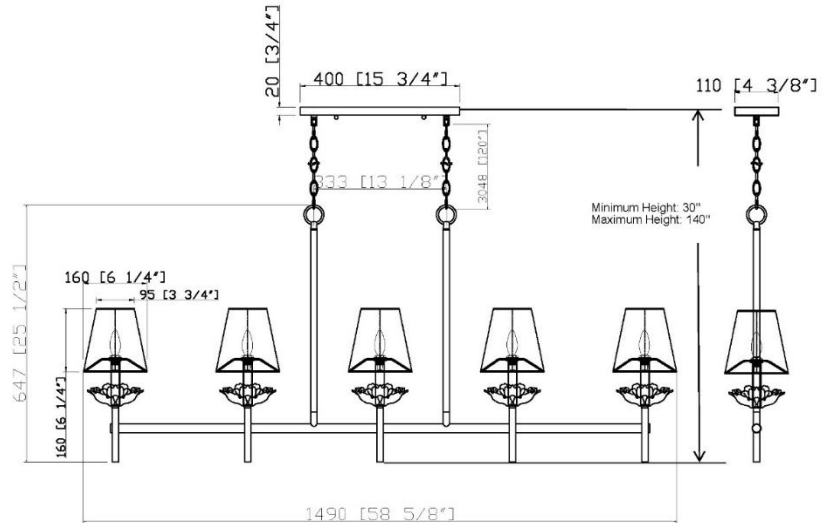

Rosalba Chandelier

PRODUCT VIEW

DIMENSION VIEW

SPECIFICATIONS

SKU	H23107-5G
DIMENSION	59"W x 6"D x 25"H
MATERIALS	Steel + Fiber
FINISH	Antique Gold Leaf
SOCKET & BULBS	5 x E12
WATTS PER SOCKET/ITEM	40 W / 200 W
CANOPY	16"W x 4" D x 1"H
SHADES	4" dia x 6" dia x 6" H
WIRE/CHAIN	120" / 120"
NET WEIGHT	10 LBS
ADJUSTABLE HEIGHT	30"Hmin – 140"Hmax