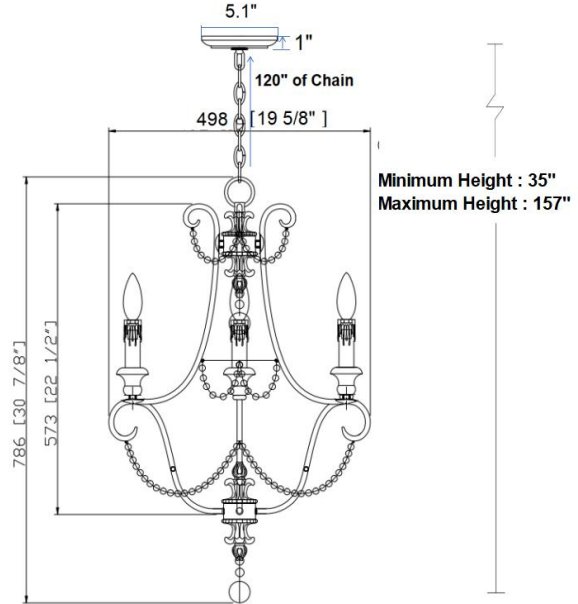

Venezia Chandelier

PRODUCT VIEW

DIMENSION VIEW

SPECIFICATIONS

SKU	H5111-4
DIMENSION	19-5/8"W x 19-5/8"D x 30-7/8"H
MATERIALS	Iron & wood
FINISH	Antique Silver Veil & Sunwashed Limestone
SOCKET & BULBS	4 x E12
WATTS PER SOCKET/ITEM	40 W / 160 W
CANOPY	5"Dia x 1"H
WIRE/CHAIN	120"/120"
NET WEIGHT	7 LBS
ADJUSTABLE HEIGHT	35"Hmin – 157"Hmax