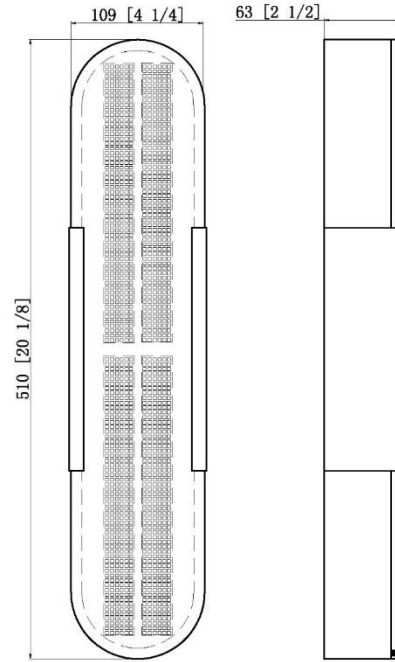

Delilah Alabaster Sconce

PRODUCT VIEW

DIMENSION VIEW

SPECIFICATIONS

SKU	KWS3121-2BZ
DIMENSION	4-1/2 "W x 2 -1/2"D x 20"H
MATERIALS	Iron + Alabaster
FINISH	Rubbed Bronze
INTEGRATED LED	LED 30W, 650LM,3000K
DIMMABLE	Yes
SHADES	N/A
NET WEIGHT	6 LBS