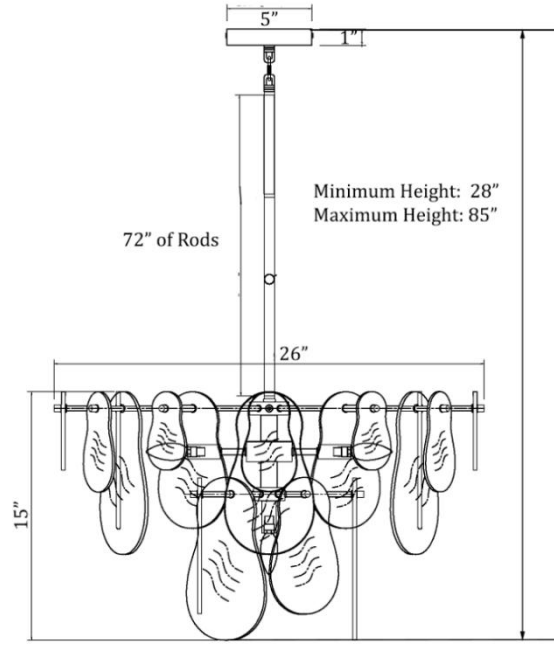

Idalia Medium Chandelier

PRODUCT VIEW

DIMENSION VIEW

SPECIFICATIONS

SKU	H24101M-7
DIMENSION	26"W x 26"D x 15"H
MATERIALS	Iron & Glass
FINISH	Platted Warm Brass
SOCKET & BULBS	7 x E12
WATTS PER SOCKET/ITEM	40 W / 280 W
CANOPY	5" Dia x 1"H
WIRE/RODS	120"/1x18" + 3x12" + 3x6"
ADJUSTABLE HEIGHT	28"Hmin – 85"Hmax
NET WEIGHT	25 LBS