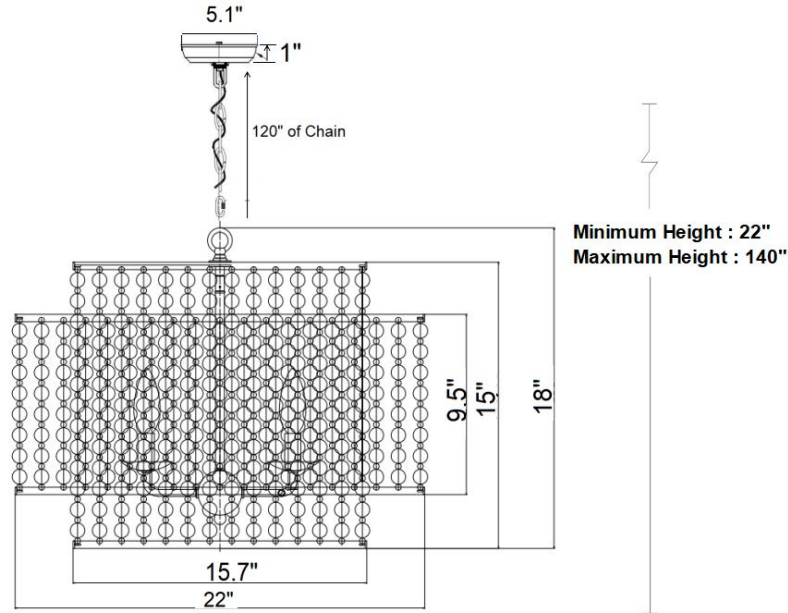

### DIMENSION VIEW

### SPECIFICATIONS

|                       |                                   |
|-----------------------|-----------------------------------|
| SKU                   | H7215-4                           |
| DIMENSION             | 22"W x 22"D x 18"H                |
| MATERIALS             | Iron & wood                       |
| FINISH                | Rustic Silver & Gilded Aged Beads |
| SOCKET & BULBS        | 4 x E12                           |
| WATTS PER SOCKET/ITEM | 40 W / 160 W                      |
| CANOPY                | 5" Dia x 1"H                      |
| WIRE/CHAIN            | 120"/120"                         |
| Weight                | 18 LBS                            |
| ADJUSTABLE HEIGHT     | 22"Hmin - 140"Hmax                |