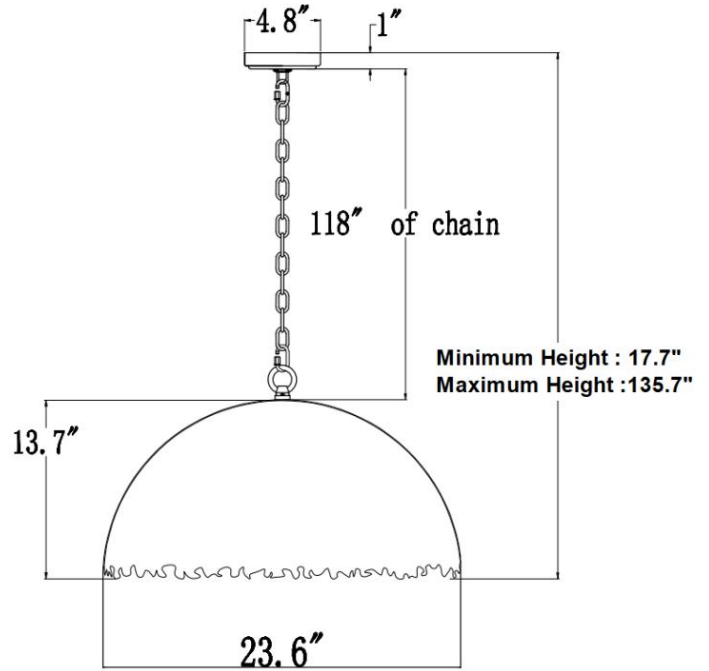

**Soho Glow Pendant -Standard**

**PRODUCT VIEW**

**DIMENSION VIEW**

**SPECIFICATIONS**

SKU	KPN4100M-5
DIMENSION	24"W x 24"D x 14"H
MATERIALS	Iron
FINISH	Matte Black & Gilded Gold Leaf
SOCKET & BULBS	5 x E12
WATTS PER SOCKET/ITEM	40 W / 200 W
CANOPY	5" D x 1"H
WIRE/CHAIN	120"/120"
NET WEIGHT	10 LBS
ADJUSTABLE HEIGHT	17"Hmin – 136"Hmax

**NOTE:**

- Safety Rate: UL/ETL Dry. It is for indoor use only
- Some Assembling work is required. Please follow the instructions.
- Professional installation recommended. Dimmable with compatible bulbs/dimmer.