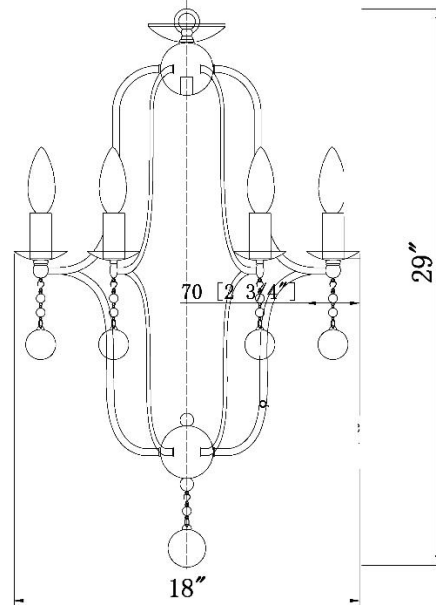

## Galina Chandelier

PRODUCT VIEW

DIMENSION VIEW

SPECIFICATIONS

SKU	H7125-6
DIMENSION	18"W x 18"D x 29"H
MATERIALS	Iron & Glass
FINISH	Moonlit Silver Patina +Gilded Sunrise Gold
SOCKET & BULBS	6 x E12
WATTS PER SOCKET/ITEM	40 W / 240 W
CANOPY	5"Dia x 1"H
WIRE/CHAIN	120"/120"
ADJUSTABLE HEIGHT	35"Hmin – 142"Hmax
NET WEIGHT	7 LBS

NOTE:

- Safety Rate: UL/ETL Dry. It is for indoor use only
- Some Assembling work is required. Please follow the instructions.
- Professional installation recommended. Dimmable with compatible bulbs/dimmer.