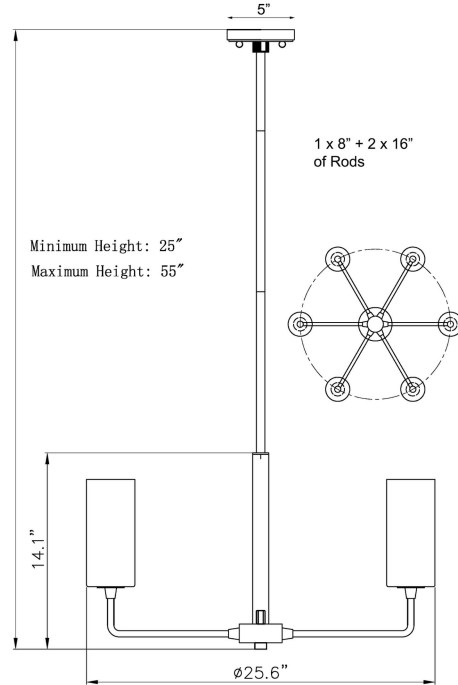

Ortona 6-light Chandelier

PRODUCT VIEW

DIMENSION VIEW

SPECIFICATIONS

SKU	KCH0108-6ANB
DIMENSION	26"W x 26"D x 14"H
MATERIALS	Iron + Glass
FINISH	Rembrandt Brass
SOCKET & BULBS	6 x E12
WATTS PER SOCKET/ITEM	40 W / 240 W
CANOPY	5" D x 1"H
ROD	1 x 8" + 2 x 16"
ADJUSTABLE HEIGHT	25"Hmin – 55"Hmax
NET WEIGHT	15 LBS