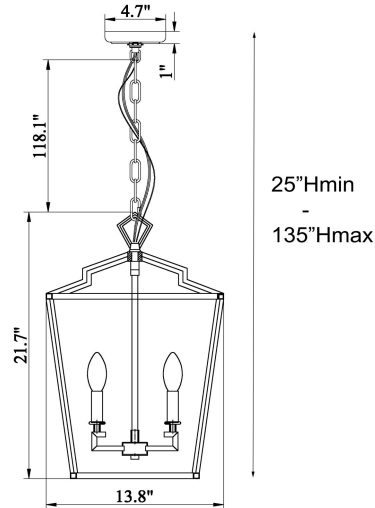

Camilla Small Chandelier

PRODUCT VIEW

DIMENSION VIEW

SPECIFICATIONS

SKU	H6124S-4AS or H6124S-4AG
DIMENSION	14"W x 14"D x 22"H
MATERIALS	Iron
FINISH	Antique Silver or Antique Gold
SOCKET & BULBS	4 x E12
WATTS PER SOCKET/ITEM	40 W / 160 W
CANOPY	5"Dia x 1"H
WIRE/CHAIN	120"/120"
Weight	8 LBS
ADJUSTABLE HEIGHT	25"Hmin – 135"Hmax