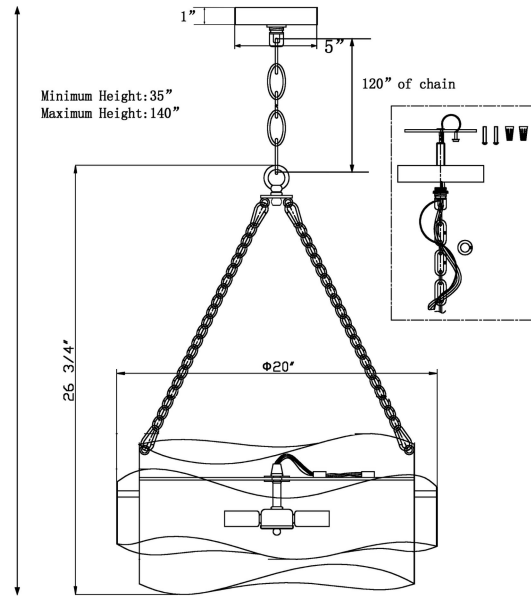

Serafina Chandelier - Small

PRODUCT VIEW

DIMENSION VIEW

SPECIFICATIONS

SKU	H21120-3
DIMENSION	20"W x 20"D x 27"H
MATERIALS	Iron
FINISH	Matte Black & Gold Leaf Lining
SOCKET & BULBS	3 x E12
WATTS PER SOCKET/ITEM	40 W / 120 W
CANOPY	5"Dia x 1"H
WIRE/CHAIN	120"/120"
ADJUSTABLE HEIGHT	35"Hmin – 140"Hmax
NET WEIGHT	15 LBS

NOTE:

- Safety Rate: UL/ETL Dry. It is for indoor use only
- Some Assembling work is required. Please follow the instructions.
- Professional installation recommended. Dimmable with compatible bulbs/dimmer.