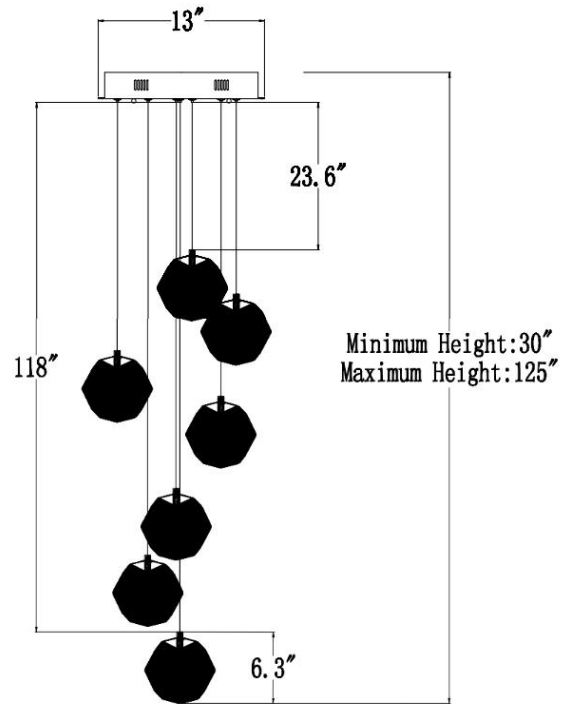

Zara 7-Light Chandeier

PRODUCT VIEW

DIMENSION VIEW

SPECIFICATIONS

SKU	KCH3103-7
DIMENSION	13"W x 13"D x 125"H
MATERIALS	Iron & Steel
FINISH	Burnished Brass
SOCKET & BULBS	7 x G4
WATTS PER SOCKET/ITEM	5 W / 35 W
CANOPY	13" Dia x 2"H
WIRE/CABLE	120"/120"
NET WEIGHT	8 LBS
ADJUSTABLE HEIGHT	30"Hmin – 125"Hmax

NOTE:

- Safety Rate: UL/ETL Dry. It is for indoor use only
- Some Assembling work is required. Please follow the instructions.
- Professional installation recommended. Dimmable with compatible bulbs/dimmer.