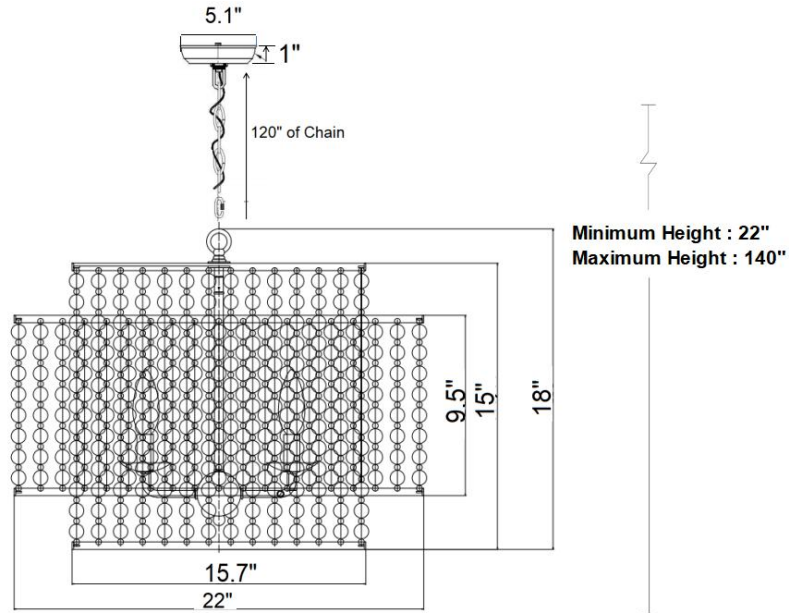

Carina Chandelier – Siena Gold

PRODUCT VIEW

DIMENSION VIEW

SPECIFICATIONS

SKU	H7215-4G
DIMENSION	22"W x 22"D x 18"H
MATERIALS	Iron & wood
FINISH	Brushed Siena Gold & Gilded Aged Beads
SOCKET & BULBS	4 x E12
WATTS PER SOCKET/ITEM	40 W / 160 W
CANOPY	5"Dia x 1"H
WIRE/CHAIN	120"/120"
Weight	18 LBS
ADJUSTABLE HEIGHT	22"Hmin – 140"Hmax

NOTE:

- Safety Rate: UL/ETL Dry. It is for indoor use only.
- Some Assembling work is required. Please follow the instructions.
- Professional installation recommended. Dimmable with compatible bulbs/dimmer.