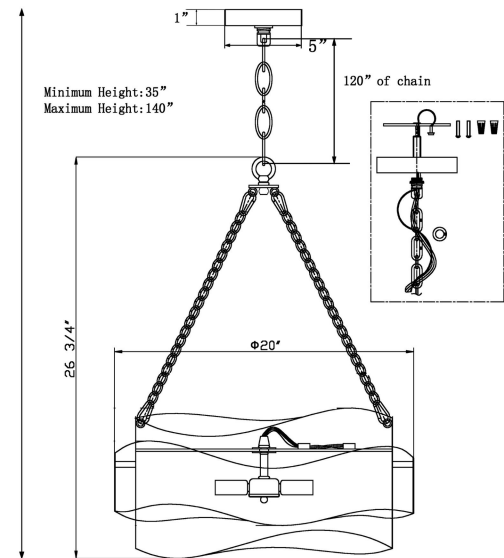

Serafina Chandelier - Small

PRODUCT VIEW

DIMENSION VIEW

SPECIFICATIONS

SKU	H21120-3
DIMENSION	20"W x 20"D x 27"H
MATERIALS	Iron
FINISH	Matte Black & Gold Leaf Lining
SOCKET & BULBS	3 x E12
WATTS PER SOCKET/ITEM	40 W / 120 W
CANOPY	5"Dia x 1"H
WIRE/CHAIN	120"/120"
NET WEIGHT	13 LBS
ADJUSTABLE HEIGHT	35"Hmin – 140"Hmax