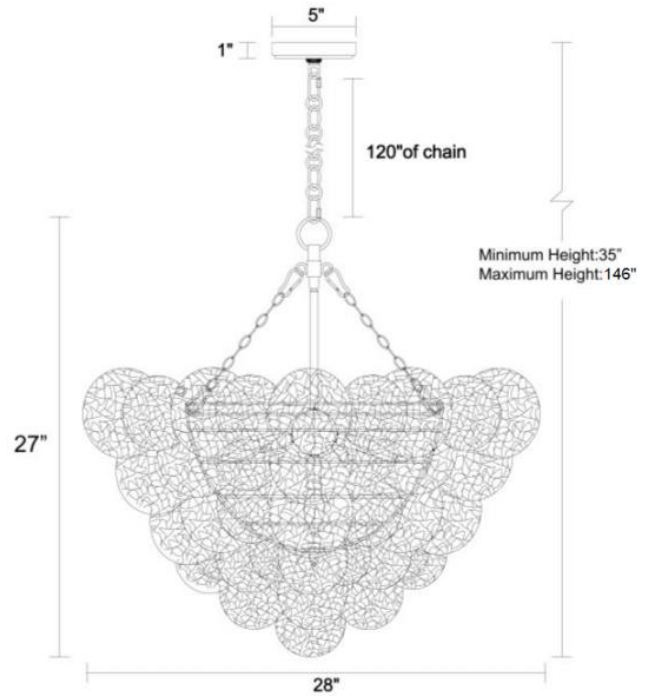

Seraphina Small Chandelier

PRODUCT VIEW

DIMENSION VIEW

SPECIFICATIONS

SKU	H23101RS-5
DIMENSION	28"W x 28"D x 27"H
MATERIALS	Steel + Glass
FINISH	Natural Brass
SOCKET & BULBS	5 x E12
WATTS PER SOCKET/ITEM	40 W / 200 W
CANOPY	5" D x 1"H
WIRE/CHAIN	120" /120"
NET WEIGHT	19 LBS
ADJUSTABLE HEIGHT	35"Hmin – 146"Hmax

NOTE:

- Safety Rate: UL Dry. It is for indoor use only
- Some Assembling work is required - Hanging all Glass Balls. Please follow the instructions.
- Professional installation recommended. Dimmable with compatible bulbs/dimmer.