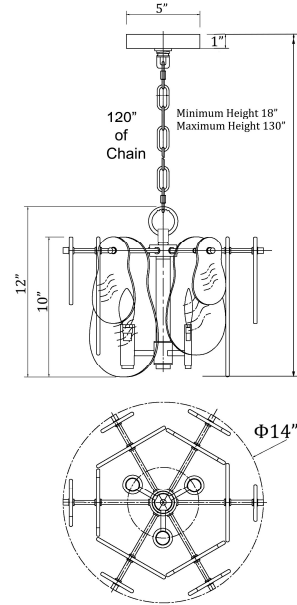

Idalia Pendant

PRODUCT VIEW

DIMENSION VIEW

SPECIFICATIONS

SKU	H24101P-3
DIMENSION	14"W x 14"D x 12"H
MATERIALS	Iron & Glass
FINISH	Plated Warm Brass
SOCKET & BULBS	3 x E12
WATTS PER SOCKET/ITEM	40 W / 120 W
CANOPY	5" Dia x 1"H
WIRE/CHAIN	120"/118"
ADJUSTABLE HEIGHT	18"Hmin – 130"Hmax