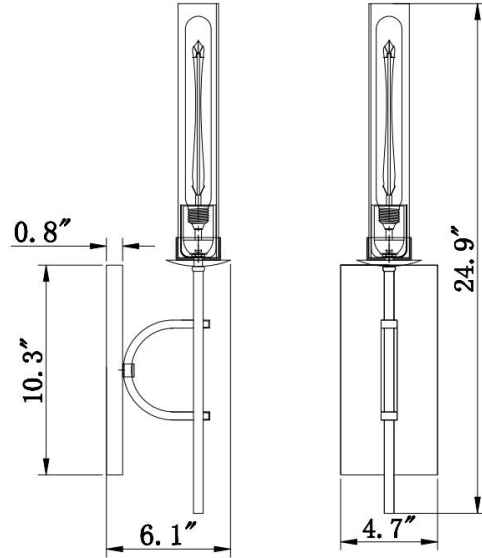

### DIMENSION VIEW

### SPECIFICATIONS

SKU	W6230-1
DIMENSION	5"W x 6"D x 25"H
MATERIALS	Iron
FINISH	Brushed Umber Brass
SOCKET & BULBS	1 x E12
WATTS PER SOCKET/ITEM	60 W / 60 W
BACKPLATE COVER	10"W x 5"D x 1"H
WIRE/CHAIN	N/A
NET WEIGHT	2 LBS