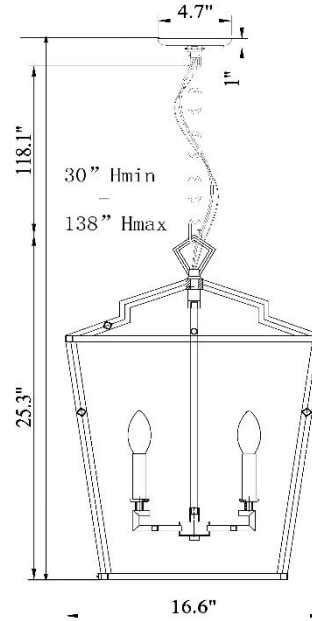

Camilla Medium Chandelier

PRODUCT VIEW

DIMENSION VIEW

SPECIFICATIONS

SKU	H6124M-4AG or H6124M-4AS
DIMENSION	17"W x 17"D x 25"H
MATERIALS	Iron
FINISH	Antique Gold / Antique Silver
SOCKET & BULBS	4 x E12
WATTS PER SOCKET/ITEM	40 W / 160 W
CANOPY	5"Dia x 1"H
WIRE/CHAIN	120"/120"
ADJUSTABLE HEIGHT	30"Hmin – 138"Hmax
NET WEIGHT	9 LBS