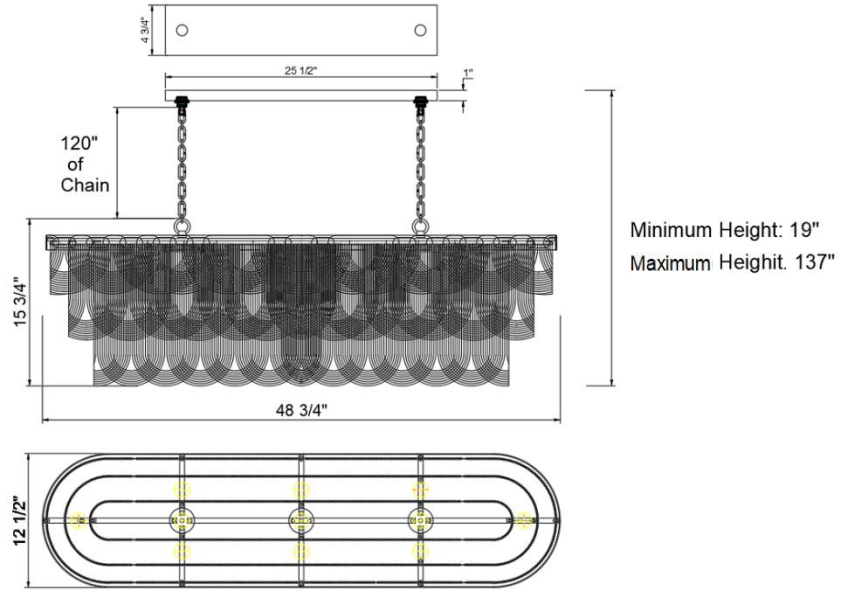

Venetian Lacefall Linear Chandelier — Small

PRODUCT VIEW

DIMENSION VIEW

SPECIFICATIONS

SKU	H26110L-48
DIMENSION	48 3/4"W x 12 1/2"D x 15 3/4"H
MATERIALS	Iron & Copper & Crystal
FINISH	Brushed Siena Gold
SOCKET & BULBS	11 x E12
WATTS PER SOCKET/ITEM	40 W / 440 W
CANOPY	25 1/2" D x 1"H
WIRE / CHAIN	120" / 120"
ADJUSTABLE HEIGHT	19"Hmin – 137"Hmax

NOTE:

- Safety Rate: ETL Dry. It is for indoor use only
- Some Assembling work is required. Please follow the instructions.
- Professional installation recommended. Dimmable with compatible bulbs/dimmer.