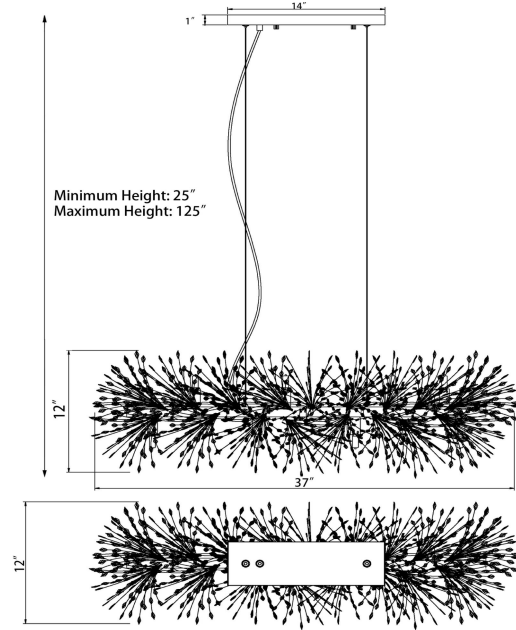

### DIMENSION VIEW

### SPECIFICATIONS

SKU	H22105L-13
DIMENSION	37"W x 12"D x 12"H
MATERIALS	Iron & Crystals
FINISH	Natural Brass
SOCKET & BULBS	13 x G9
WATTS PER SOCKET/ITEM	40 W / 520 W
CANOPY	14"W x 4"D x 1"H
WIRE/HANGING CABLES	120"/120"
ADJUSTABLE HEIGHT	25"Hmin – 125"Hmax
NET WEIGHT	10 LBS