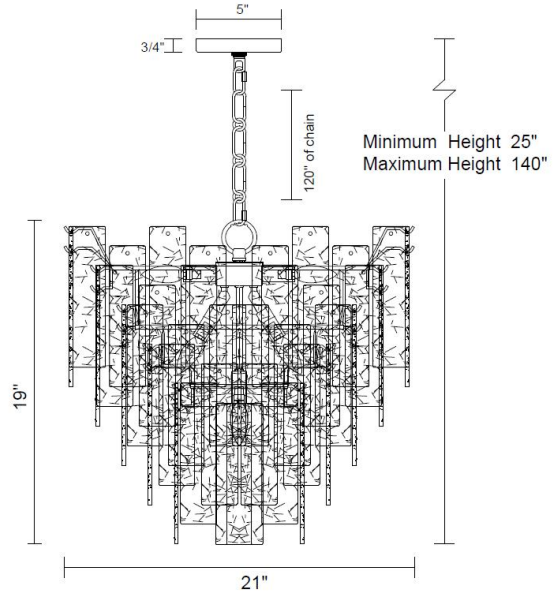

Flavia Small Round Chandelier

PRODUCT VIEW

DIMENSION VIEW

SPECIFICATIONS

SKU	H21122S-8PN or H21122S-8BS
DIMENSION	21"W x 21"D x 19"H
MATERIALS	Iron & Glass
FINISH	Polished Nickel or Warm Brass
SOCKET & BULBS	8 x E12
WATTS PER SOCKET/ITEM	60 W / 480 W
CANOPY	5"Dia x 1"H
WIRE/CHAIN	120"/ 120"
ADJUSTABLE HEIGHT	25"Hmin – 140"Hmax
NET WEIGHT	48 LBS