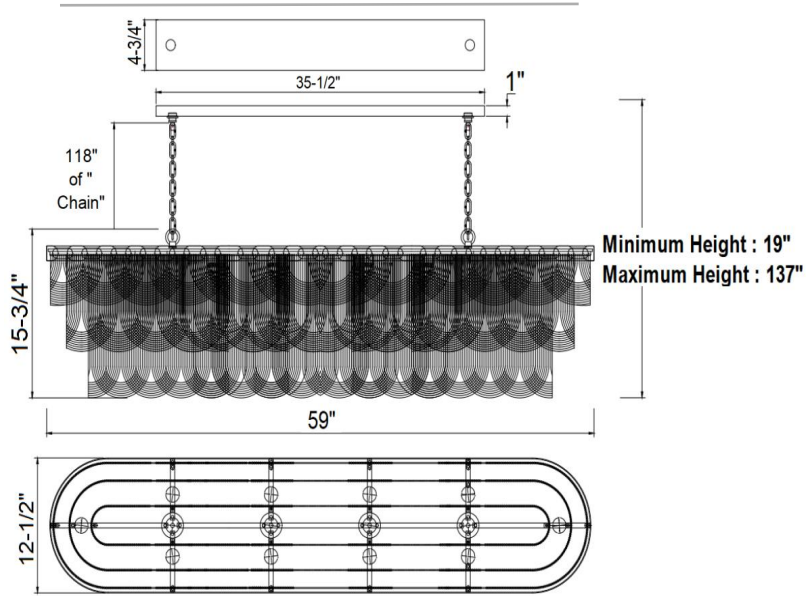

**Venetian Lacefall Linear Chandelier - 60"**

**PRODUCT VIEW**

**DIMENSION VIEW**

**SPECIFICATIONS**

SKU	H26110L-60
DIMENSION	59 "W x 12 -1/2"D x 15-3/4 "H
MATERIALS	Iron & Crystal
FINISH	Brushed Siena Gold (Brushed Brass Tone)
SOCKET & BULBS	14 x E12
WATTS PER SOCKET/ITEM	40 W / 560 W
CANOPY	35-1/2" W x 4-3/4"D x 1"H
WIRE / CHAIN	120" /2 x 118"
NET WEIGHT	44 LBS
ADJUSTABLE HEIGHT	19"Hmin – 137"Hmax

**NOTE:**

- Safety Rate: ETL Dry. It is for indoor use only
- Some Assembling work is required. Please follow the instructions.
- Professional installation recommended. Dimmable with compatible bulbs/dimmer.