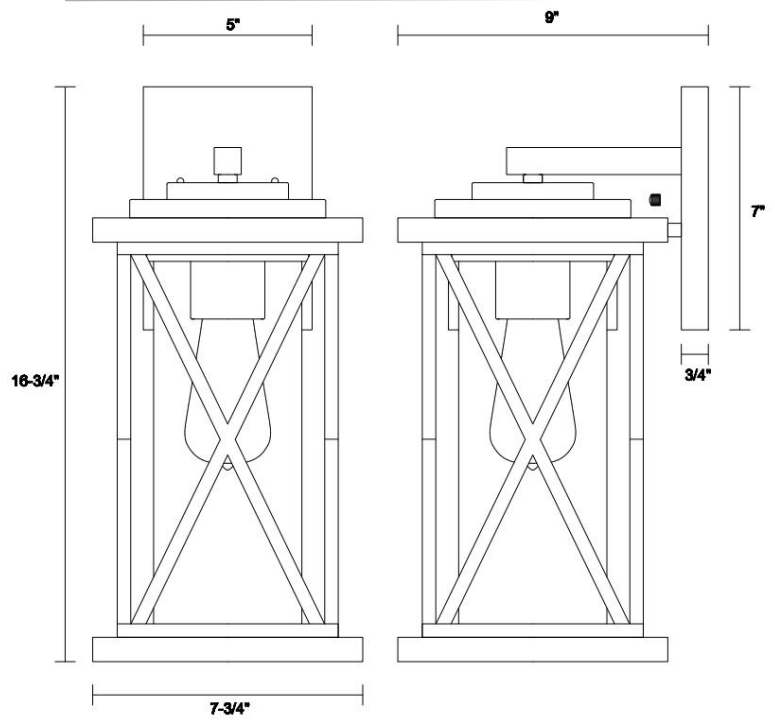

Windsor Cross Outdoor - Standard

PRODUCT VIEW

DIMENSION VIEW

SPECIFICATIONS

SKU	KXW0401M-1
DIMENSION	7-3/4"W x 16-3/4"H x 9"E
MATERIALS	Iron & Glass
FINISH	Charcoal Black
SOCKET & BULBS	1 x E26
WATTS PER SOCKET/ITEM	60 W / 60 W
BACKPLATE	5"W x 7" D x 3/4"H
ADJUSTABLE HEIGHT	N/A
NET WEIGHT	7 LBS

NOTE:

- Safety Rate: UL Dry. It is for indoor use only
- Some Assembling work is required. Please follow the instructions.
- Professional installation recommended. Dimmable with compatible bulbs/dimmer.