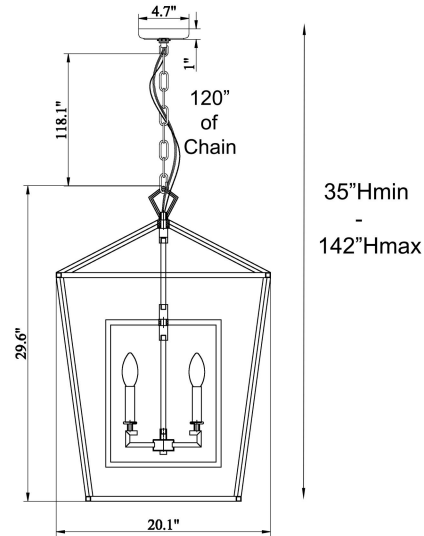

### DIMENSION VIEW

### SPECIFICATIONS

SKU	H6125L-4AS or H6125L-4AG
DIMENSION	20"W x 20"D x 30"H
MATERIALS	Iron
FINISH	Aged Silver or Aged Gold
SOCKET & BULBS	4 x E12
WATTS PER SOCKET/ITEM	40 W / 160 W
CANOPY	5"Dia x 1"H
WIRE/CHAIN	120"/120"
Weight	12 LBS
ADJUSTABLE HEIGHT	35"Hmin – 142"Hmax