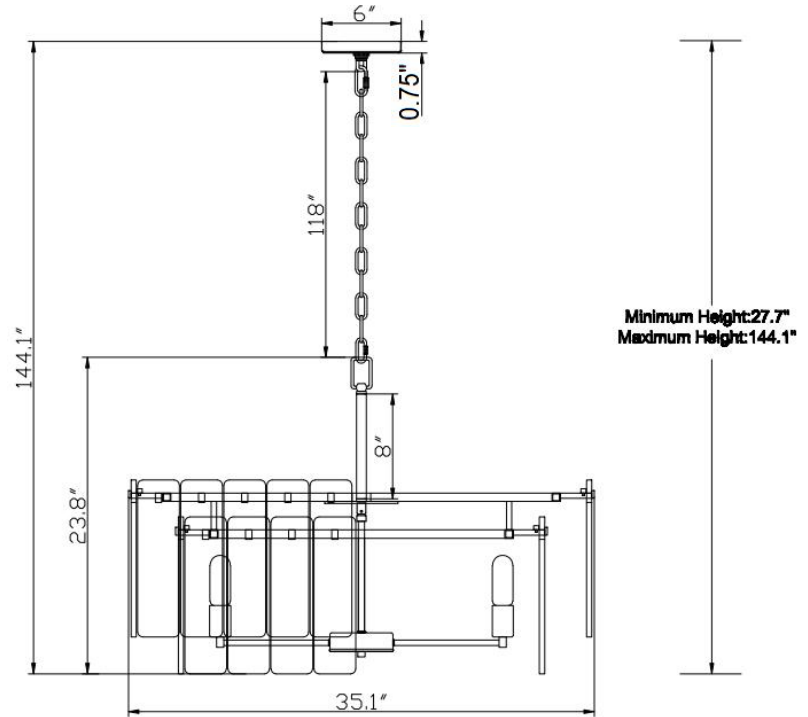

Tundra Two-tier Chandelier - Large

PRODUCT VIEW

DIMENSION VIEW

SPECIFICATIONS

SKU	KCH5161T-35
DIMENSION	35"W x 35"D x 24"H
MATERIALS	Iron & Glass
FINISH	Warm Brass
SOCKET & BULBS	12 x E26
WATTS PER SOCKET/ITEM	60 W / 720 W
CANOPY	6" D x 1"H
WIRE/CHAIN	120"/120"
NET WEIGHT	82 LBS
ADJUSTABLE HEIGHT	27"Hmin – 144"Hmax

NOTE:

- Safety Rate: UL/ETL Dry. It is for indoor use only
- Some Assembling work is required. Please follow the instructions.
- Professional installation recommended. Dimmable with compatible bulbs/dimmer.