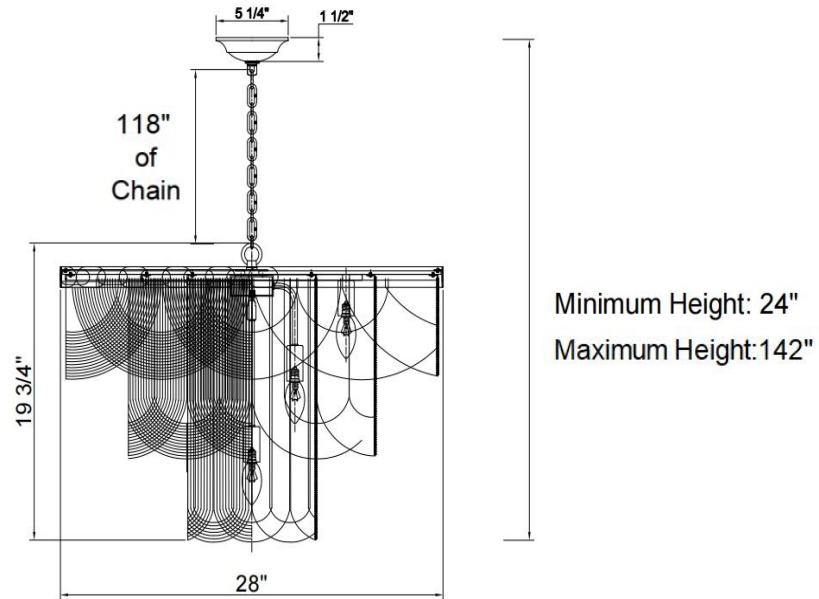

Venetian Lacefall Round Chandelier

PRODUCT VIEW

DIMENSION VIEW

SPECIFICATIONS

SKU	H26110R-28
DIMENSION	28"W x 28"D x 19-3/4"H
MATERIALS	Iron & Crystal
FINISH	Brushed Siena Gold (Brushed Brass Tone)
SOCKET & BULBS	10 x E12
WATTS PER SOCKET/ITEM	40 W / 400 W
CANOPY	5" D x 1-1/2"H
WIRE/CHAIN	120" /118"
NET WEIGHT	22 LBS
ADJUSTABLE HEIGHT	24"Hmin – 142"Hmax

NOTE:

- Safety Rate: ETL Dry. It is for indoor use only
- Some Assembling work is required. Please follow the instructions.
- Professional installation recommended. Dimmable with compatible bulbs/dimmer.