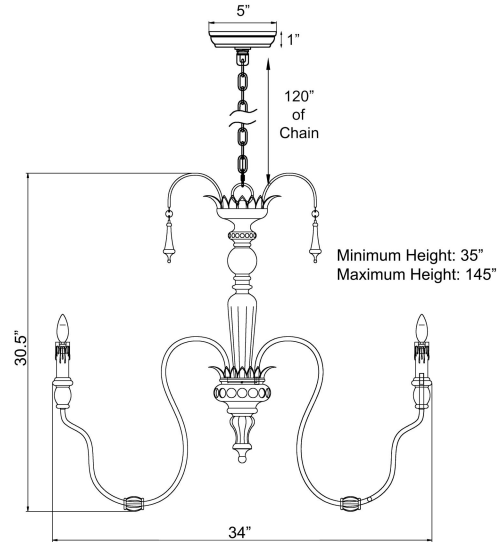

Ricarda Chandelier

PRODUCT VIEW

DIMENSION VIEW

SPECIFICATIONS

SKU	H5104-6
DIMENSION	34"W x 34"D x 31"H
MATERIALS	Iron & wood
FINISH	Château Mist Patina
SOCKET & BULBS	6 x E12
WATTS PER SOCKET/ITEM	60 W / 360 W
CANOPY	5"Dia x 1"H
WIRE/CHAIN	120"/120"
Weight	10 LBS
ADJUSTABLE HEIGHT	35"Hmin – 145"Hmax

Château Mist Patina: A softly veiled blend of chalky grey and muted blue, brushed with antique bronze accents—evoking the faded grace of a French estate in morning fog.

NOTE:

- Safety Rate: UL/ETL Dry. It is for indoor use only.
- Some Assembling work is required. Please follow the instructions.
- Professional installation recommended. Dimmable with compatible bulbs/dimmer.