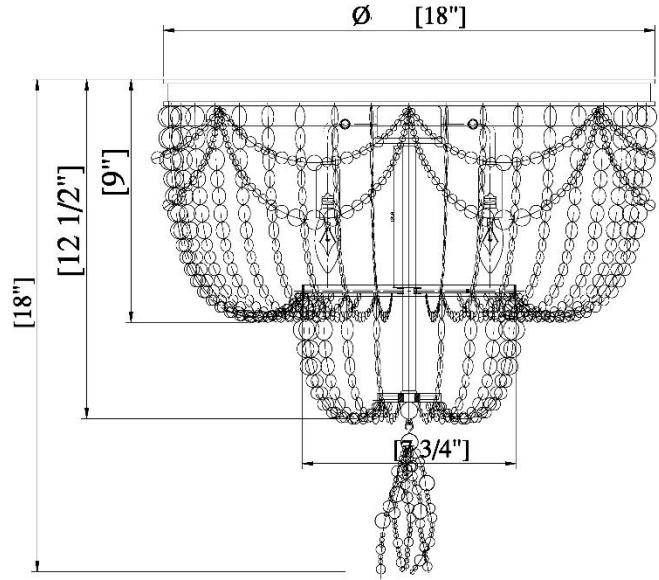

## Candia Beach White Wood Beads Flush Mount

### PRODUCT VIEW

### DIMENSION VIEW

### SPECIFICATIONS

SKU	F22114-4W
DIMENSION	18"W x 18"D x 18"H
MATERIALS	Iron & Wood
FINISH	Sunwashed Goldleaf & Whitewashed Pearlwood
SOCKET & BULBS	4 x E12
WATTS PER SOCKET/ITEM	40 W / 160 W
CANOPY	18"Dia x 1"H
WIRE/CHAIN	N/A
ADJUSTABLE HEIGHT	N/A
NET WEIGHT	12 LBS