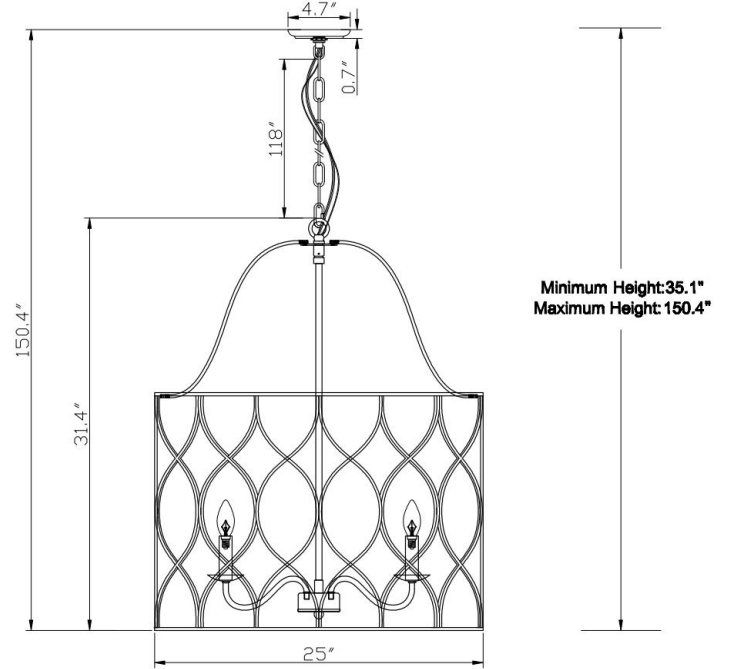

Tabby Round Chandelier

PRODUCT VIEW

DIMENSION VIEW

SPECIFICATIONS

SKU	H9103R-6
DIMENSION	25"W x 25"D x 31"H
MATERIALS	Iron
FINISH	Stonewashed Patina
SOCKET & BULBS	6 x E12
WATTS PER SOCKET/ITEM	40 W / 240 W
CANOPY	5"Dia x 1"H
WIRE/CHAIN	120"/120"
NET WEIGHT	14 LBS
ADJUSTABLE HEIGHT	35"Hmin – 150"Hmax