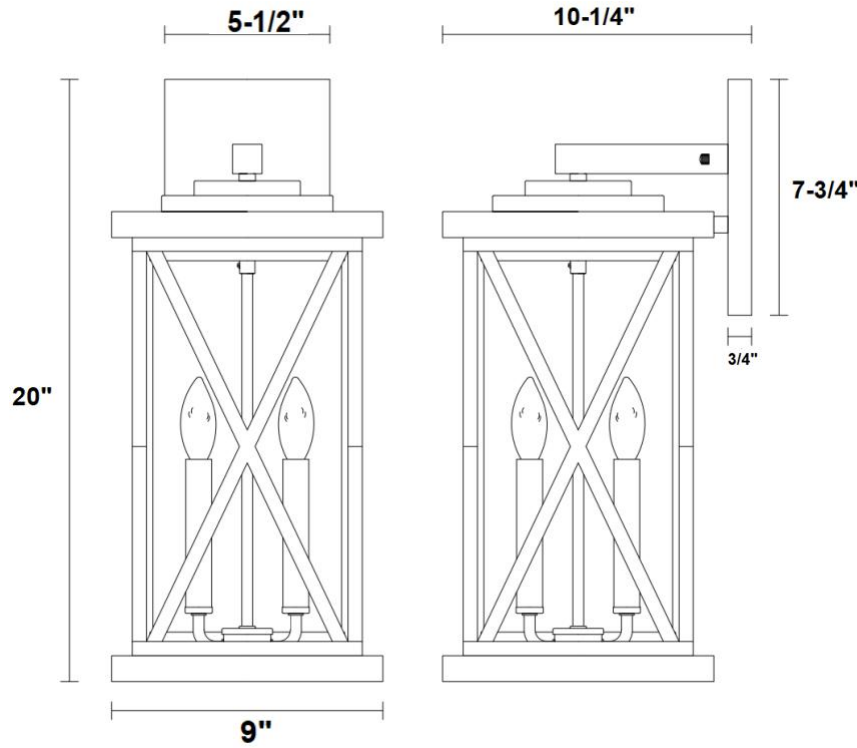

Windsor Cross Outdoor - Grande

PRODUCT VIEW

DIMENSION VIEW

SPECIFICATIONS

SKU	KXW0401L-3
DIMENSION	9"W x 20"H x 10-1/4"E
MATERIALS	Iron & Glass
FINISH	Charcoal Black
SOCKET & BULBS	3 x E12
WATTS PER SOCKET/ITEM	60 W / 180 W
BACKPLATE	5-1/2"W x 7-3/4" D x 3/4"H
ADJUSTABLE HEIGHT	N/A
NET WEIGHT	8 LBS