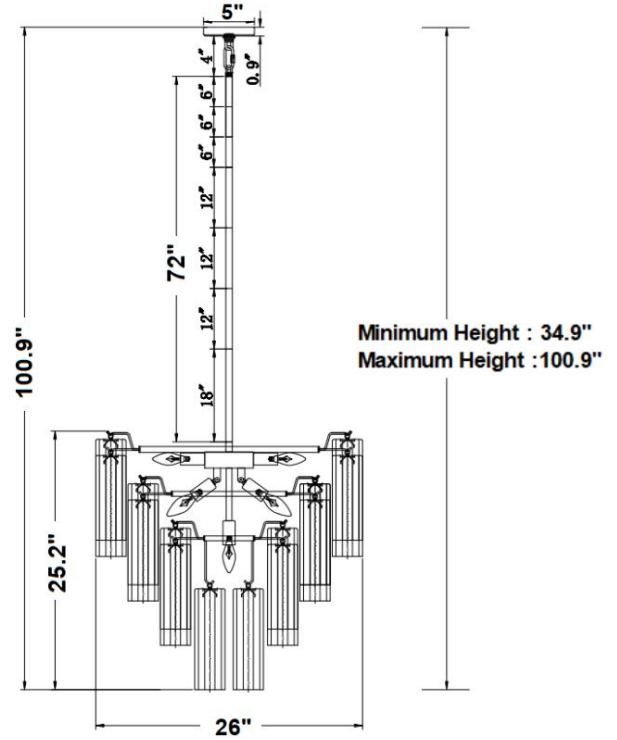

Vespera Chandelier - Small

PRODUCT VIEW

DIMENSION VIEW

SPECIFICATIONS

SKU	KCH5120-26
DIMENSION	26"W x 26"D x 25"H
MATERIALS	Iron & Glass
FINISH	Warm Brass
SOCKET & BULBS	10 x E12
WATTS PER SOCKET/ITEM	40 W / 400 W
CANOPY	5"Dia x 1"H
WIRE/RODS	144"/ 1*18"+3*12"+3*6"
NET WEIGHT	55 LBS
ADJUSTABLE HEIGHT	35"Hmin – 100"Hmax