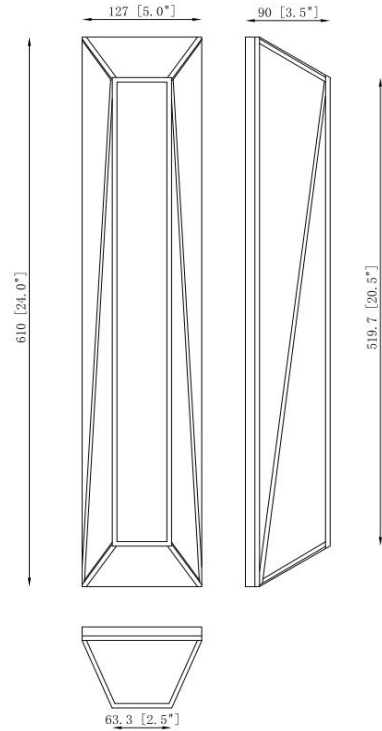

Celestia Sconce

PRODUCT VIEW

DIMENSION VIEW

SPECIFICATIONS

SKU	KWS4101-4
DIMENSION	3.5"W x 5"D x 24"H
MATERIALS	Iron & Glass
FINISH	Aged Brass & Mercury Glass
SOCKET & BULBS	4 x G9
WATTS PER SOCKET/ITEM	25 W / 100 W
BACKPLATE	5" D x 1"H
ADJUSTABLE HEIGHT	N/A
NET WEIGHT	4 LBS